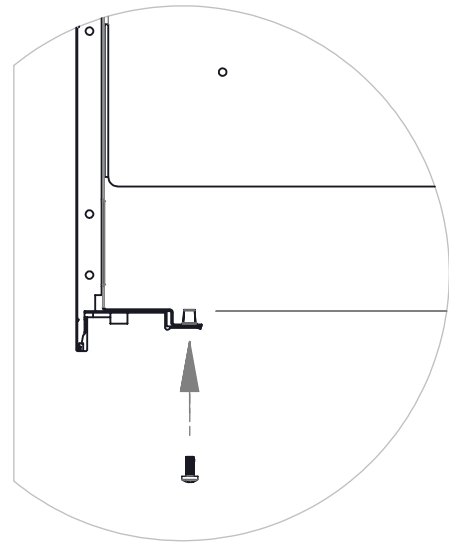

1

Le sponde del cassetto , le guide , le viti per legno ,
e i pannelli frontale e posteriore non sono forniti da ELLETTPI

The sides of the drawer , the sliders , the wood screws ,
and the front and rear panels are not supplied by ELLETTPI

3

2

4