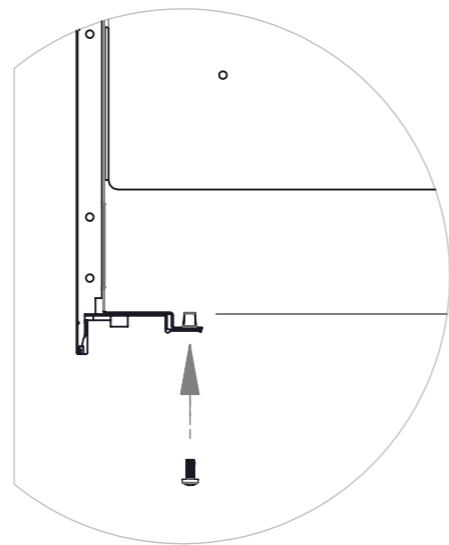

1

Le sponde del cassetto , le guide , le viti per legno ,
e i pannelli frontale e posteriore non sono forniti da ELLETTPI

The sides of the drawer , the sliders , the wood screws ,
and the front and rear panels are not supplied by ELLETTPI

3

2

4