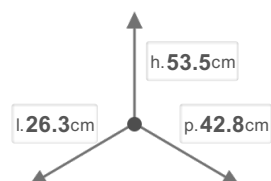

## DIMENSIONS

## DESCRIPTION

BLOCK door front waste bins Big Capacity with full extraction ball bearings and soft closing 60cm cabinet (direct door fixing) for cabinets units with sidewall 16/18 mm. With anti odour filter and cabinet door register.

## PACKAGING

 PALLET PIECES  
**24**

 PALLET SIZE  
**90x120x227**

 PALLET GROSS WEIGHT  
**255**

PACKING PIECES  
**1**