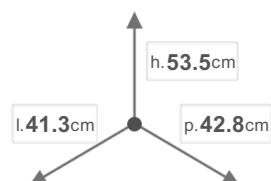

## DIMENSIONS

## DESCRIPTION

BLOCK door front waste bins Big Capacity with full extration ball bearings and soft closing 60cm cabinet (manual version) for cabinets units with sidewall 16/18 mm. With anti odeur filter.

## PACKAGING

 PALLET PIECES  
**24**

 PALLET SIZE  
**90x120x227**

 PALLET GROSS WEIGHT  
**257**

PACKING PIECES  
**1**