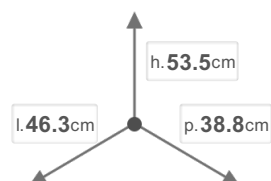

PBR A4250A

Door front fixations > BLOCK 2.0

DIMENSIONS

DESCRIPTION

BLOCK door front waste bins Big Capacity with full extraction ball bearings and soft closing 45cm cabinet (direct door fixing) for cabinets units with sidewall 16/18 mm. With anti odour filter and cabinet door register.

OTHER SIZES

COLOURS

Grigio Orione

Varnished Metal Sheet

BINS CAPACITY IN LITERS

35

12

CHARACTERISTICS

PALLET SIZE
84x120x227

PALLET GROSS WEIGHT
311

PACKING PIECES
1