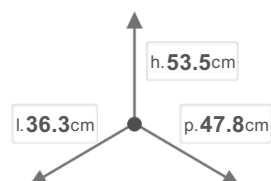

PBR A4740A

Door front fixations > BLOCK 2.0

DIMENSIONS

DESCRIPTION

BLOCK door front waste bins Big Capacity with full extration ball bearings and soft closing 50cm cabinet (manual version) for cabinets units with sidewall 16/18 mm. With anti odeur filter.

OTHER SIZES

COLOURS

Grigio Orione

Varnished Metal Sheet

BINS CAPACITY IN LITERS

35

CHARACTERISTICS

 NET WEIGHT
9,5

 BOX SIZE
36.3x53x29

 GROSS WEIGHT
10

PIECES PER PACKAGE
1

PIECES PER SHELF
8

AMOUNT SHELVES
4

PACKAGING

 PALLET PIECES
32

 PALLET SIZE
84x120x227