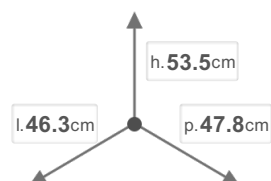

PBR A4750A

Door front fixations > BLOCK 2.0

DIMENSIONS

DESCRIPTION

BLOCK door front waste bins Big Capacity with full extration ball bearings and soft closing 60cm cabinet (manual version) for cabinets units with sidewall 16/18 mm. With anti odeur filter.

OTHER SIZES

COLOURS

Grigio Orione

Varnished Metal Sheet

BINS CAPACITY IN LITERS

35

35

CHARACTERISTICS

 NET WEIGHT
10,5

 BOX SIZE
57x53x29

 GROSS WEIGHT
11

PIECES PER PACKAGE
1

PIECES PER SHELF
6

AMOUNT SHELVES
4

PACKAGING

 PALLET PIECES
24

 PALLET SIZE
90x120x227

 PALLET GROSS WEIGHT
274

PACKING PIECES
1