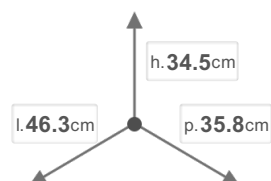

PBR A3550A

Door front fixations > BLOCK 2.0 U-SINK

DIMENSIONS

DESCRIPTION

BLOCK door front waste bins Big Capacity with full extraction ball bearings and soft closing 45cm cabinet (direct door fixing) for cabinets units with sidewall 16/18 mm. With anti odour filter and cabinet door register.

OTHER SIZES

COLOURS

Grigio Orione

Varnished Metal Sheet

BINS CAPACITY IN LITERS

18

12

CHARACTERISTICS

 PALLET SIZE
84x120x227

 PALLET GROSS WEIGHT
304

PACKING PIECES
1