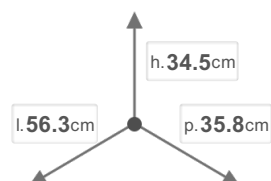

PBR B3560B

Door front fixations > BLOCK 2.0 U-SINK

DIMENSIONS

DESCRIPTION

BLOCK door front waste bins Big Capacity with full extraction manual ball bearings and soft closing 60 cm cabinet (direct door fixing) for cabinets units with sidewall 16/18 mm.

OTHER SIZES

COLOURS

Grigio Orione

Varnished Metal Sheet

BINS CAPACITY IN LITERS

18

8

8

CHARACTERISTICS

 NET WEIGHT
8.7

 BOX SIZE
42x53x29

 GROSS WEIGHT
9.2

PIECES PER PACKAGE
1

PIECES PER SHELF
8

AMOUNT SHELVES
4

PACKAGING

 PALLET PIECES
32

 PALLET SIZE
84x120x227

 PALLET GROSS WEIGHT
304

PACKING PIECES
1