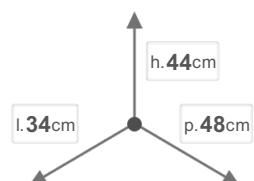

PA3 INC5045A

Door front fixations > SQUARE 2.0

DIMENSIONS

DESCRIPTION

SQUARE 2.0 Large Capacity Cabinet Waste bin structure for 45cm cabinet (fixing for Blum Tandembox drawer and cabinet door). Equipped with one lid with anti odor filter.

OTHER SIZES

COLOURS

Varnished Metal Sheet

Grigio Orione

BINS CAPACITY IN LITERS

24

8

8

CHARACTERISTICS

NET WEIGHT
A:1,2 B:1,8

BOX SIZE
A:42x51x12 B:34x24x55

GROSS WEIGHT
A:1,7 B:2,3

PIECES PER PACKAGE
1

PIECES PER SHELF
A:20 B:10

AMOUNT SHELVES
4

PACKAGING

PALLET PIECES
A:80 B:40

PALLET SIZE
A:84x120x220 B:80x120x235

PALLET GROSS WEIGHT
A:146 B:102

PACKING PIECES
1