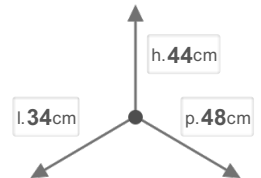

## DIMENSIONS

## PACKAGING

 PALLET PIECES  
**A:80 B:40**

 PALLET SIZE  
**A:84x120x220 B:80x120x235**

 PALLET GROSS WEIGHT  
**A:146 B:98**

PACKING PIECES  
**1**