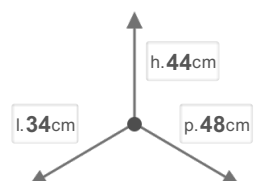

PA3 LEC5045B

Door front fixations > SQUARE 2.0 LEGRABOX

DIMENSIONS

DESCRIPTION

SQUARE 2.0 Large Capacity Cabinet Waste bin structure for 45cm cabinet (structure for Blum Legrabox drawer and cabinet door). Equipped with a filter anti odors).

OTHER SIZES

COLOURS

Grigio Orione

Varnished Metal Sheet

BINS CAPACITY IN LITERS

24

24

CHARACTERISTICS

NET WEIGHT
A:1,2 B:1,7

BOX SIZE
A:42x51x20 B:34x24x55

GROSS WEIGHT
A:1,7 B:2,2

PIECES PER PACKAGE
1

PIECES PER SHELF
A:12 B:10

AMOUNT SHELVES
4

PACKAGING

PALLET PIECES
A:48 B:40

PALLET SIZE
A:84x120x220 B:80x120x235

PALLET GROSS WEIGHT
A:91,6 B:98

PACKING PIECES
1