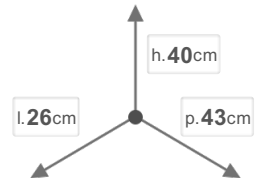

PA2 INL424326A

Pull out > STREET 2.0

DIMENSIONS

DESCRIPTION

STREET 2.0 Stainless steel pull out waste bin (base fixed) for kitchen kabinets with hinged door. With an anti-odor filter and full-extension metal runner with soft closing.

OTHER SIZES

COLOURS

Acciaio Inox

BINS CAPACITY IN LITERS

12

8

CHARACTERISTICS

 NET WEIGHT
8,5

 PALLET GROSS WEIGHT
295

PACKING PIECES
1