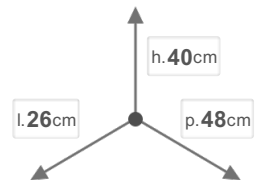

## DIMENSIONS

## PACKAGING

 PALLET PIECES  
**30**

 PALLET SIZE  
**80x120x220**

 PALLET GROSS WEIGHT  
**310**

PACKING PIECES  
**1**