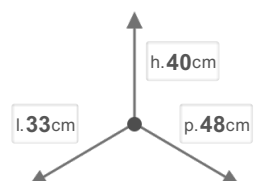

## DIMENSIONS

## PACKAGING

 PALLET PIECES  
**25**

 PALLET SIZE  
**80x120x220**

 PALLET GROSS WEIGHT  
**285**

PACKING PIECES  
**1**