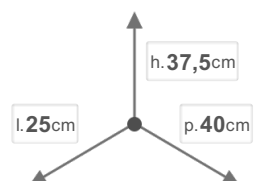

I624

Pull out > TOWER

DIMENSIONS

DESCRIPTION

TOWER pull out waste bin Automatic opening in Plastic and Stainless Steel (base fixed) for hinged door cabinets. With Metal full extension slider.

OTHER SIZES

COLOURS

Acciaio Inox

BINS CAPACITY IN LITERS

17

CHARACTERISTICS

 NET WEIGHT
4,4

 BOX SIZE
26x41x39,5

 GROSS WEIGHT
4,9

PIECES PER PACKAGE
1

PIECES PER SHELF
8

AMOUNT SHELVES
5

PACKAGING

 PALLET PIECES
40

 PALLET SIZE
80x120x207,5

 PALLET GROSS WEIGHT
206

PACKING PIECES
1