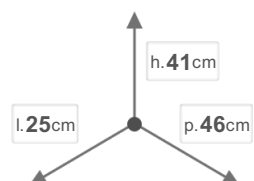

## DIMENSIONS

## PACKAGING

 PALLET PIECES  
**30**

 PALLET SIZE  
**80x120x230**

 PALLET GROSS WEIGHT  
**175**

PACKING PIECES  
**1**