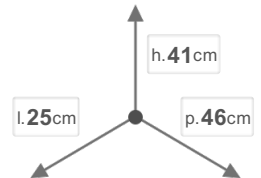

## DIMENSIONS

## CHARACTERISTICS

 NET WEIGHT  
**5**

 BOX SIZE  
**29,5x49,5x44**

 GROSS WEIGHT  
**5,5**

PIECES PER PACKAGE  
**1**

PIECES PER SHELF  
**6**

AMOUNT SHELVES  
**5**

## PACKAGING

 PALLET PIECES  
**30**

 PALLET SIZE  
**80x120x230**

 PALLET GROSS WEIGHT  
**175**

PACKING PIECES  
**1**