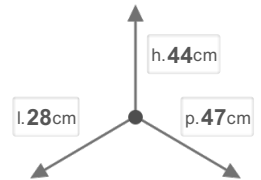

PTA 3045B

Pull out > CITY

DIMENSIONS

DESCRIPTION

CITY Pull out wastebin in thermoplastic (base fixed) for hinged door cabinets. With galvanised full pull out steel ball bearing runners and one lid with anti odour filter.

OTHER SIZES

COLOURS

Grigio

BINS CAPACITY IN LITERS

12

12

CHARACTERISTICS

 NET WEIGHT
5

 BOX SIZE
29x48x46

 GROSS WEIGHT
5,5

PIECES PER PACKAGE
1

PIECES PER SHELF
6

AMOUNT SHELVES
5

PACKAGING

 PALLET PIECES
30

 PALLET SIZE
80x120x240

 PALLET GROSS WEIGHT
175

PACKING PIECES
1