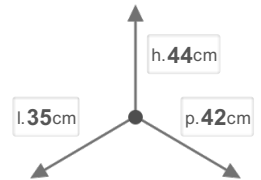

PTA 4040A

Pull out > CITY

DIMENSIONS

DESCRIPTION

CITY Pull out wastebin in thermoplastic (base fixed) for hinged door cabinets. With galvanised full pull out steel ball bearing runners and one lid with anti odeur filter.

OTHER SIZES

COLOURS

Grigio

BINS CAPACITY IN LITERS

18

12

CHARACTERISTICS

 NET WEIGHT
5

 BOX SIZE
36x43x46

 GROSS WEIGHT
5,5

PIECES PER PACKAGE
1

PIECES PER SHELF
5

AMOUNT SHELVES
5

PACKAGING

 PALLET PIECES
25

 PALLET SIZE
80x120x240

 PALLET GROSS WEIGHT
147,5

PACKING PIECES
1