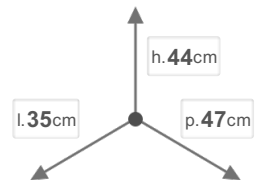

PTA 4045B

Pull out > CITY

DIMENSIONS

DESCRIPTION

CITY Pull out wastebin in thermoplastic (base fixed) for hinged door cabinets. With galvanised full pull out steel ball bearing runners and one lid with anti odeur filter.

OTHER SIZES

COLOURS

Grigio

BINS CAPACITY IN LITERS

18

18

CHARACTERISTICS

 NET WEIGHT
6

 BOX SIZE
36x48x46

 GROSS WEIGHT
6,5

PIECES PER PACKAGE
1

PIECES PER SHELF
5

AMOUNT SHELVES
5

PACKAGING

 PALLET PIECES
25

 PALLET SIZE
80x120x240

 PALLET GROSS WEIGHT
172,5

PACKING PIECES
1