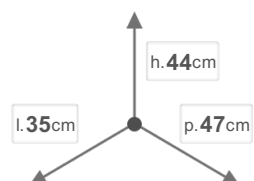

PTA 4045C

Pull out > CITY

DIMENSIONS

DESCRIPTION

CITY Pull out wastebin in thermoplastic (base fixed) for hinged door cabinets. With galvanised full pull out steel ball bearing runners and one lid with anti odeur filter.

OTHER SIZES

COLOURS

Grigio

BINS CAPACITY IN LITERS

8

8

8

8

CHARACTERISTICS

 NET WEIGHT
6,5

 BOX SIZE
36x48x46

 GROSS WEIGHT
7

PIECES PER PACKAGE
1

PIECES PER SHELF
5

AMOUNT SHELVES
5

PACKAGING

 PALLET PIECES
25

 PALLET SIZE
80x120x240

 PALLET GROSS WEIGHT
185

PACKING PIECES
1