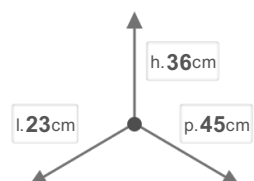

PF01 34A1

Pull out > ECOFIL

DIMENSIONS

DESCRIPTION

ECOFIL frontal extraction waste bin chrome wired (base fixed) for hinged door cabinets. With galvanised steel total extraction ball bearing runners.

OTHER SIZES

COLOURS

Filo Acciaio Plastica Grigia

BINS CAPACITY IN LITERS

18 8

CHARACTERISTICS

 NET WEIGHT
4,5

 BOX SIZE
24x46x42

 GROSS WEIGHT
5

PIECES PER PACKAGE
1

PIECES PER SHELF
6

AMOUNT SHELVES
5

PACKAGING

 PALLET PIECES
30

 PALLET SIZE
80x120x220

 PALLET GROSS WEIGHT
160

PACKING PIECES
1