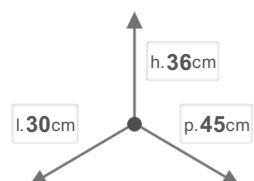

## DIMENSIONS

## PACKAGING

 PALLET PIECES  
**25**

 PALLET SIZE  
**80x120x220**

 PALLET GROSS WEIGHT  
**147,5**

PACKING PIECES  
**1**