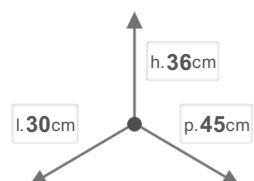

PF01 34B3

Pull out > ECOFIL

DIMENSIONS

DESCRIPTION

ECOFIL frontal extraction waste bin chrome wired (base fixed) for hinged door cabinets. With galvanised steel total extraction ball bearing runners.

OTHER SIZES

COLOURS

Filo Acciaio Plastica Grigia

BINS CAPACITY IN LITERS

8 8 8 8

CHARACTERISTICS

NET WEIGHT
6

BOX SIZE
31x46x42

GROSS WEIGHT
6,5

PIECES PER PACKAGE
1

PIECES PER SHELF
5

AMOUNT SHELVES
5

PACKAGING

PALLET PIECES
25

PALLET SIZE
80x120x220

PALLET GROSS WEIGHT
172,5

PACKING PIECES
1