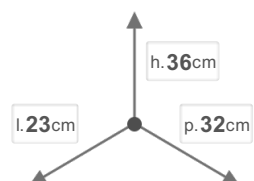

PF01 34C1

Pull out > ECOFIL

DIMENSIONS

DESCRIPTION

ECOFIL frontal extraction waste bin chrome wired (base fixed) for hinged door cabinets. With galvanised steel total extraction ball bearing runners.

OTHER SIZES

COLOURS

Filo Acciaio Plastica Grigia

BINS CAPACITY IN LITERS

18

CHARACTERISTICS

 NET WEIGHT
4

 BOX SIZE
24x42x42

 GROSS WEIGHT
4,5