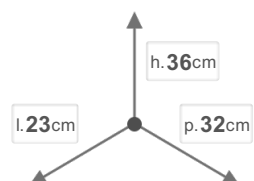

PF01 34C2

Pull out > ECOFIL

DIMENSIONS

DESCRIPTION

ECOFIL frontal extraction waste bin chrome wired (base fixed) for hinged door cabinets. With galvanised steel total extraction ball bearing runners.

OTHER SIZES

COLOURS

Filo Acciaio Plastica Grigia

BINS CAPACITY IN LITERS

8 8

CHARACTERISTICS

 NET WEIGHT
4,5

 BOX SIZE
24x42x42

 GROSS WEIGHT
5