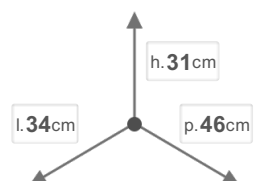

PF02A

Pull out > ECOFIL

DIMENSIONS

DESCRIPTION

ECOFIL frontal extraction waste bin chrome wired (base fixed) for hinged door cabinets. With galvanised steel total extraction ball bearing runners.

OTHER SIZES

COLOURS

Filo Acciaio Plastica Grigia

BINS CAPACITY IN LITERS

18 18

CHARACTERISTICS

NET WEIGHT
4

BOX SIZE
32x47x43

GROSS WEIGHT
4,5

PIECES PER PACKAGE
1

PIECES PER SHELF
5

AMOUNT SHELVES
5

PACKAGING

PALLET PIECES
25

PALLET SIZE
80x120x225

PALLET GROSS WEIGHT
122,5

PACKING PIECES
1