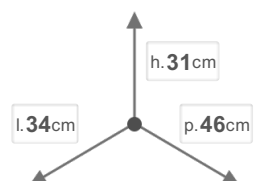

## DIMENSIONS

## PACKAGING

 PALLET PIECES  
**25**

 PALLET SIZE  
**80x120x225**

 PALLET GROSS WEIGHT  
**135**

PACKING PIECES  
**1**