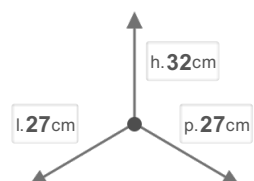

PPI606/1

Swing out for door cabinets > RING

DIMENSIONS

DESCRIPTION

RING Round Swing out Stainless steel 430 , thermoplastic wastebin with stainless steel lid (fixing on the base side) for cabinet door. Cord opening

OTHER SIZES

COLOURS

Grigio Acciaio Inox

BINS CAPACITY IN LITERS

10

CHARACTERISTICS

 NET WEIGHT
1,8

 BOX SIZE
28x28x34