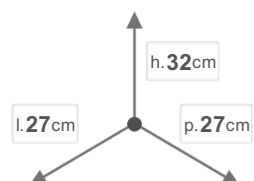

## DIMENSIONS

## PACKAGING

 PALLET PIECES  
**72**

 PALLET SIZE  
**90x120x214**

 PALLET GROSS WEIGHT  
**115,2**

PACKING PIECES  
**1**