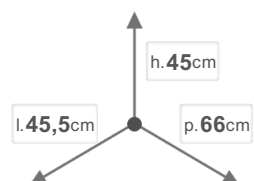

PF09 105 DX

Pull out > TWIST

DIMENSIONS

DESCRIPTION

TWIST Pattumiera Estraibile per Mobili ad Angolo modulo 105 "Magic Corner" in Metallo (fissaggio sul fondo) per Basi con anta battente

OTHER SIZES

COLOURS

Grigio

BINS CAPACITY IN LITERS

15

15

6

6

CHARACTERISTICS

NET WEIGHT
25

BOX SIZE
67x46,5x47

GROSS WEIGHT
25,5

PIECES PER PACKAGE
1

PIECES PER SHELF
4

AMOUNT SHELVES
4

PACKAGING

PALLET PIECES
16

PALLET SIZE
80x120x198

PALLET GROSS WEIGHT
408

PACKING PIECES
1