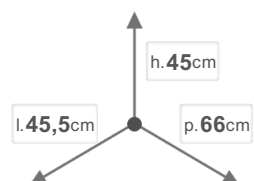

## DIMENSIONS

## PACKAGING

PALLET PIECES  
**16**

PALLET SIZE  
**80x120x198**

PALLET GROSS WEIGHT  
**408**

PACKING PIECES  
**1**