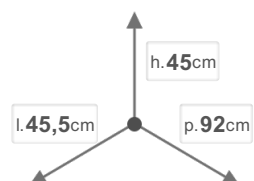

## DIMENSIONS

## PACKAGING

 PALLET PIECES  
**16**

 PALLET SIZE  
**80x120x198**

 PALLET GROSS WEIGHT  
**440**

PACKING PIECES  
**1**