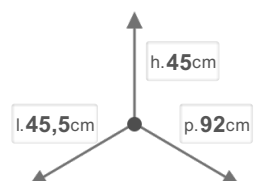

PF09 120 SX

Pull out > TWIST

DIMENSIONS

DESCRIPTION

TWIST Pattumiera Estraibile per Mobili ad Angolo modulo 120 "Magic Corner" in Metallo (fissaggio sul fondo) per Basi con anta battente

OTHER SIZES

COLOURS

Grigio

BINS CAPACITY IN LITERS

15

15

6

6

CHARACTERISTICS

 NET WEIGHT
27

 BOX SIZE
93x46,5x47

 GROSS WEIGHT
27,5

PIECES PER PACKAGE
1

PIECES PER SHELF
4

AMOUNT SHELVES
4

PACKAGING

 PALLET PIECES
16

 PALLET SIZE
80x120x198